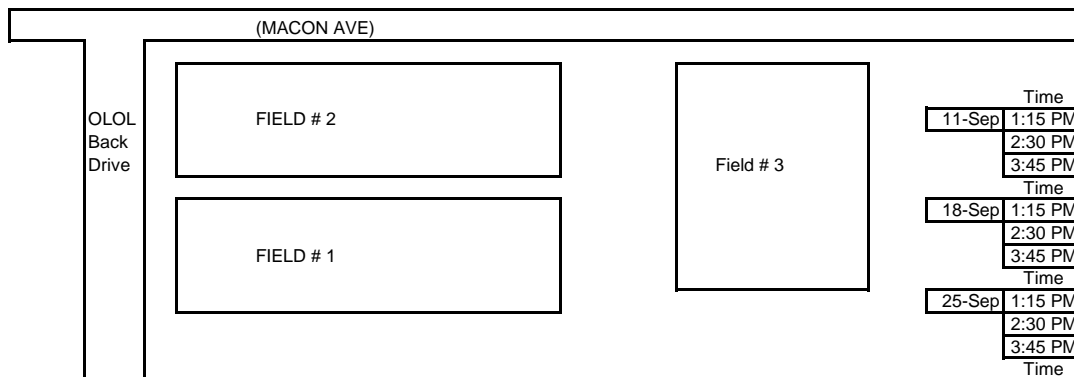

# 2011 OLOL Flag Football Schedule

code	School	Coaches	Shirt Color	Flag Color
1	HS-1	Wissing	Red	yellow
2	HS-2	Sheridan	Oxford-Grey	red
3	StA-1	McKiernan	Hunter Green	blue
4	StA-2	Niebrugge	Wine	yellow
5	StM-1	Matt Saner	Royal Blue	lime
6	StM-2	Duckworth	Orange	black
7	StM-3	Baugh	Maroon	lime
8	SHMS-1	Brooks	Purple	red
9	HT-1	O'Neil	Dark Green	green
10	HT-2	Williams	Black	yellow
11	HT-3	Bush	White	blue
12	HT-4	Pride	Brown	blue
13	OLOL-1	Napier	Columbia Blue	black
14	OLOL-2	Mason	Navy	orange
15	OLOL-3	Hagedorn	Olive Green	red
Bye	Bye	Bye		

	Time	Field #1		Win	Field #2		Win	Field #3		Win		
11-Sep	1:15 PM	1	VS.	9		2	VS.	10		3	VS.	11
	2:30 PM	4	VS.	12		5	VS.	13		6	VS.	14
	3:45 PM	7	VS.	15		8	VS.	Bye			VS.	
18-Sep	1:15 PM	8	VS.	13		2	VS.	11		3	VS.	12
	2:30 PM	4	VS.	9		5	VS.	14		6	VS.	15
	3:45 PM	7	VS.	10		1	VS.	Bye			VS.	
25-Sep	1:15 PM	1	VS.	11		8	VS.	10		3	VS.	13
	2:30 PM	4	VS.	14		5	VS.	15		7	VS.	9
	3:45 PM	6	VS.	2		Bye	VS.	12			VS.	
2-Oct	1:15 PM	1	VS.	12		2	VS.	13		3	VS.	14
	2:30 PM	4	VS.	15		7	VS.	10		5	VS.	9
	3:45 PM	6	VS.	Bye		8	VS.	11			VS.	
9-Oct	1:15 PM	8	VS.	12		5	VS.	9		3	VS.	15
	2:30 PM	7	VS.	11		2	VS.	14		1	VS.	13
	3:45 PM	4	VS.	Bye		6	VS.	10			VS.	
16-Oct	1:15 PM	1	VS.	3		2	VS.	15		7	VS.	12
	2:30 PM	4	VS.	9		5	VS.	10		6	VS.	11
	3:45 PM	14	VS.	Bye		8	VS.	13			VS.	
23-Oct	1:15 PM	<b>Rain-out Date if Needed</b>										
	2:30 PM											
	3:45 PM											